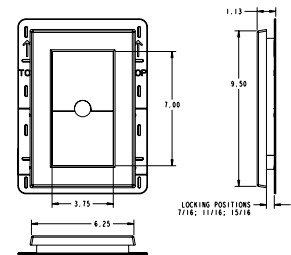

SPLIT BLOCK

Colors Available in our full color offering.
Packaged 10 per box
Item # 00 03 7401***